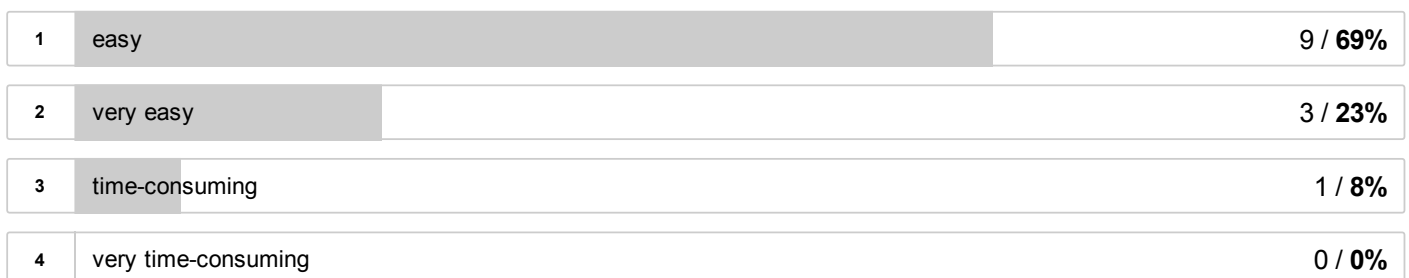

How was the image sharpness?

13 out of 13 people answered this question

How was the image movement?

13 out of 13 people answered this question

How was the quality of sound?

13 out of 13 people answered this question

How was the preparations?

13 out of 13 people answered this question

How was the program?

13 out of 13 people answered this question

1	very good	8 / 62%
2	good	5 / 38%
3	poor	0 / 0%
4	very poor	0 / 0%

Will you attend another teleconference session next time?