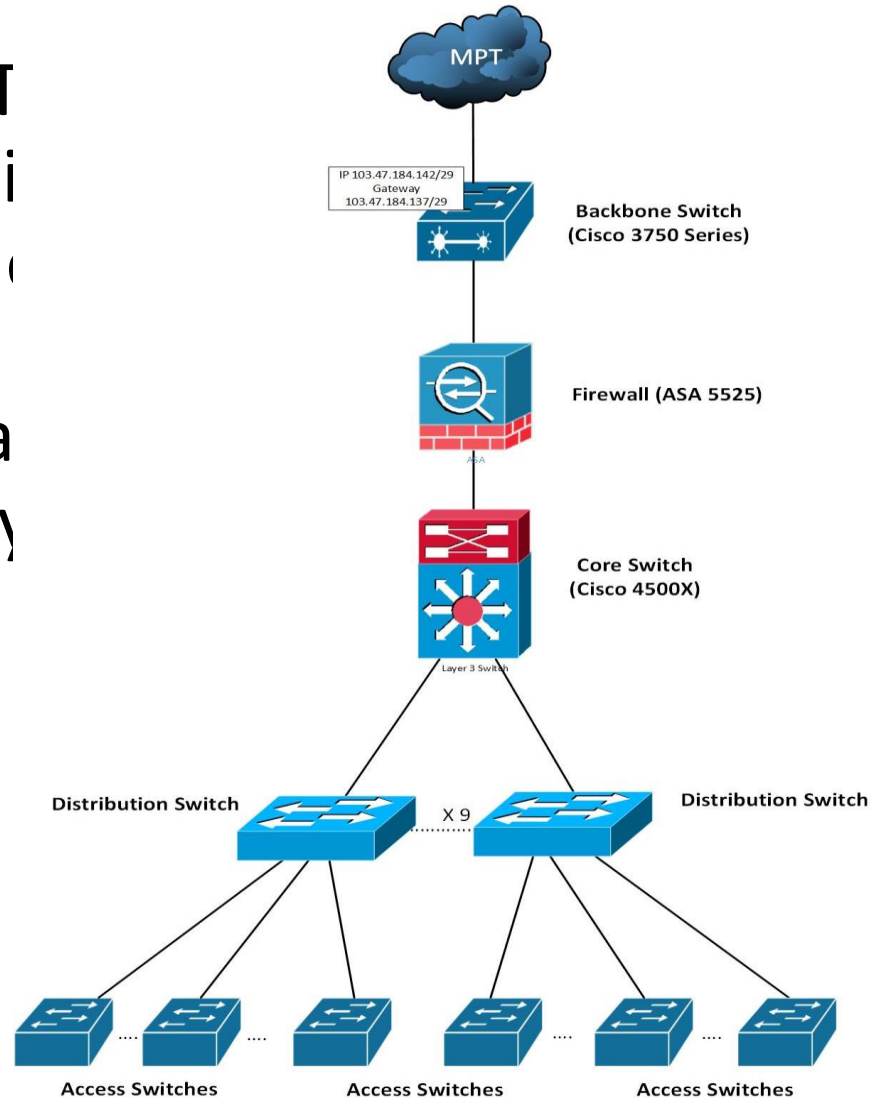

Status regarding mmREN in Myanmar

Dr. Khin Mar Soe

University of Computer Studies, Yangon

Myanmar

March 25 2018

Matrix Building, Biopolis, Singapore

mmREN

- Currently, Myanmar has no national network infrastructure dedicated to Research and Education.
- All universities and colleges procure their Internet access from the various commercial network operators in Myanmar.

Fiber cabling in UCSY

- The UCSY campus used single mode fiber.

Network Design of UCSY

Logical Network Diagram of All Buildings

- The Spanning Tree Protocol (STP) is used by switches to detect and disable physical loops in the Layer 2 network.

Server and Devices

Server	Devices
ESXi hosts	Firewall,
Primary DNS and DHCP Server	Core Switch ,
Secondary DNS and DHCP Server	Distribution Switches,
FTP Server	Access Switches,
Time Server	Wireless Controller ,
Moodle server	Access Point ,
	DELL Server ,
	Window Servers,
	Time Server and
	ESXi

mmREN update

- ❖ Number of member institutions (agree to connect to mmREN) : 13
- ❖ Backbone : Myanmar Post and Telecom (MPT)/ MyTel

Network update

- ❖ Network connection (National/Domestic) :
 - (i) mmREN IP-VPN Network to Myawaddy IPLC
 - (ii) mmREN IP-VPN Network to Singapore IPLC