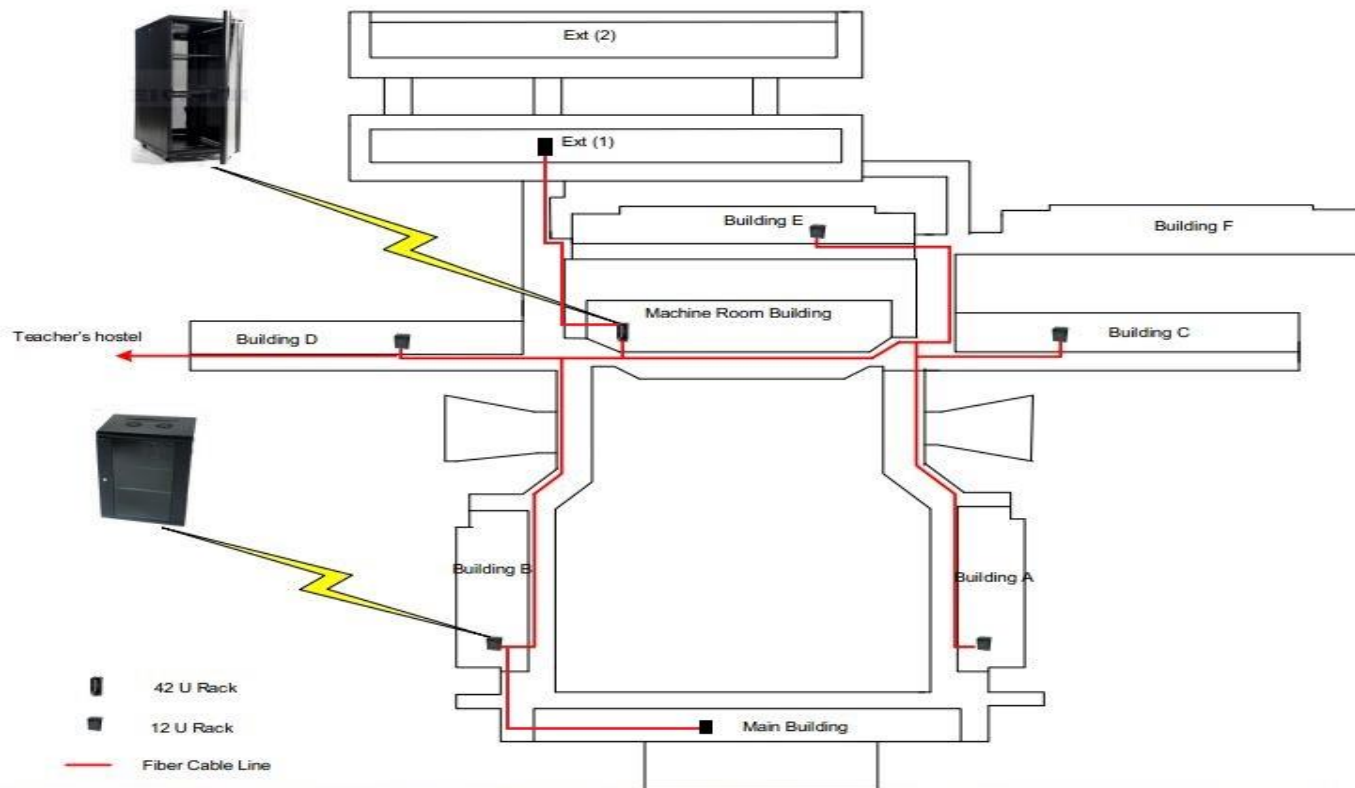

Fiber cabling in UCSY

- The UCSY campus used single mode fiber.

Network Design of UCSY

Logical Network Diagram of All Buildings

- The Spanning Tree Protocol (STP) is used by switches to detect and disable physical loops in the Layer 2 network.