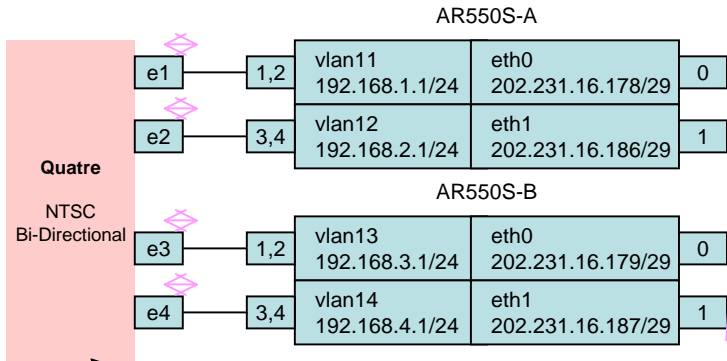

Network and System Configuration for Live demonstration of endoscopic submucosal dissection

Koji OKAMURA (Kyushu Univ.)

Tohru NAGARA (Allied Telesis)

APAN Tokyo (25-Jan-2006)

Last up date 23-Jan-2006 20:45f

Tokyo Venue / Japan

Quatre

DVCommCPY

VPN Router

SECURITY
IPsec

Kyushu Univ. Hospital / Japan

NCC / Korea

National Taiwan Univ. / Taiwan