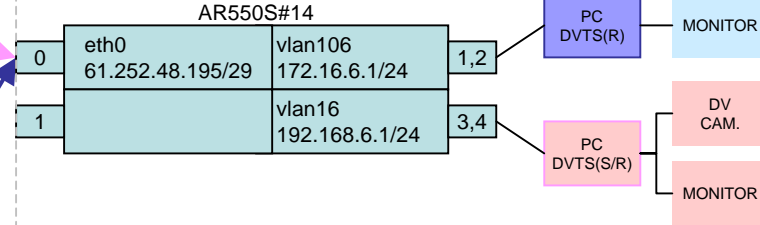

Tokyo Venue / Japan

Quatre

DVCommCPY

VPN Router

SECURITY
IPsec

Kyushu Univ. Hospital / Japan

NCC / Korea

National Taiwan Univ. / Taiwan

AKIHABARA Convention Center / Japan

Allied Tesis
VPN Router AR550S

Quatre

DVCommCPY

11F

Internet

Kyushu Univ., JP

NCC, KR