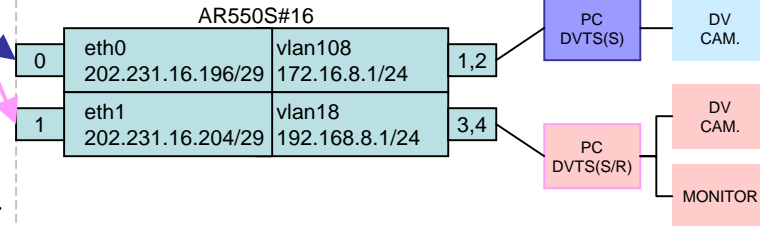

Tokyo Venue / Japan

Quatre

DVCommCPY

VPN Router

SECURITY
IPsec

Kyushu Univ. Hospital / Japan

NCC / Korea

National Taiwan Univ. / Taiwan

AKIHABARA Convention Center / Japan

Allied Tesis
VPN Router AR550S

Quatre

DVCommCPY

11F

Internet

Kyushu Univ., JP

NCC, KR