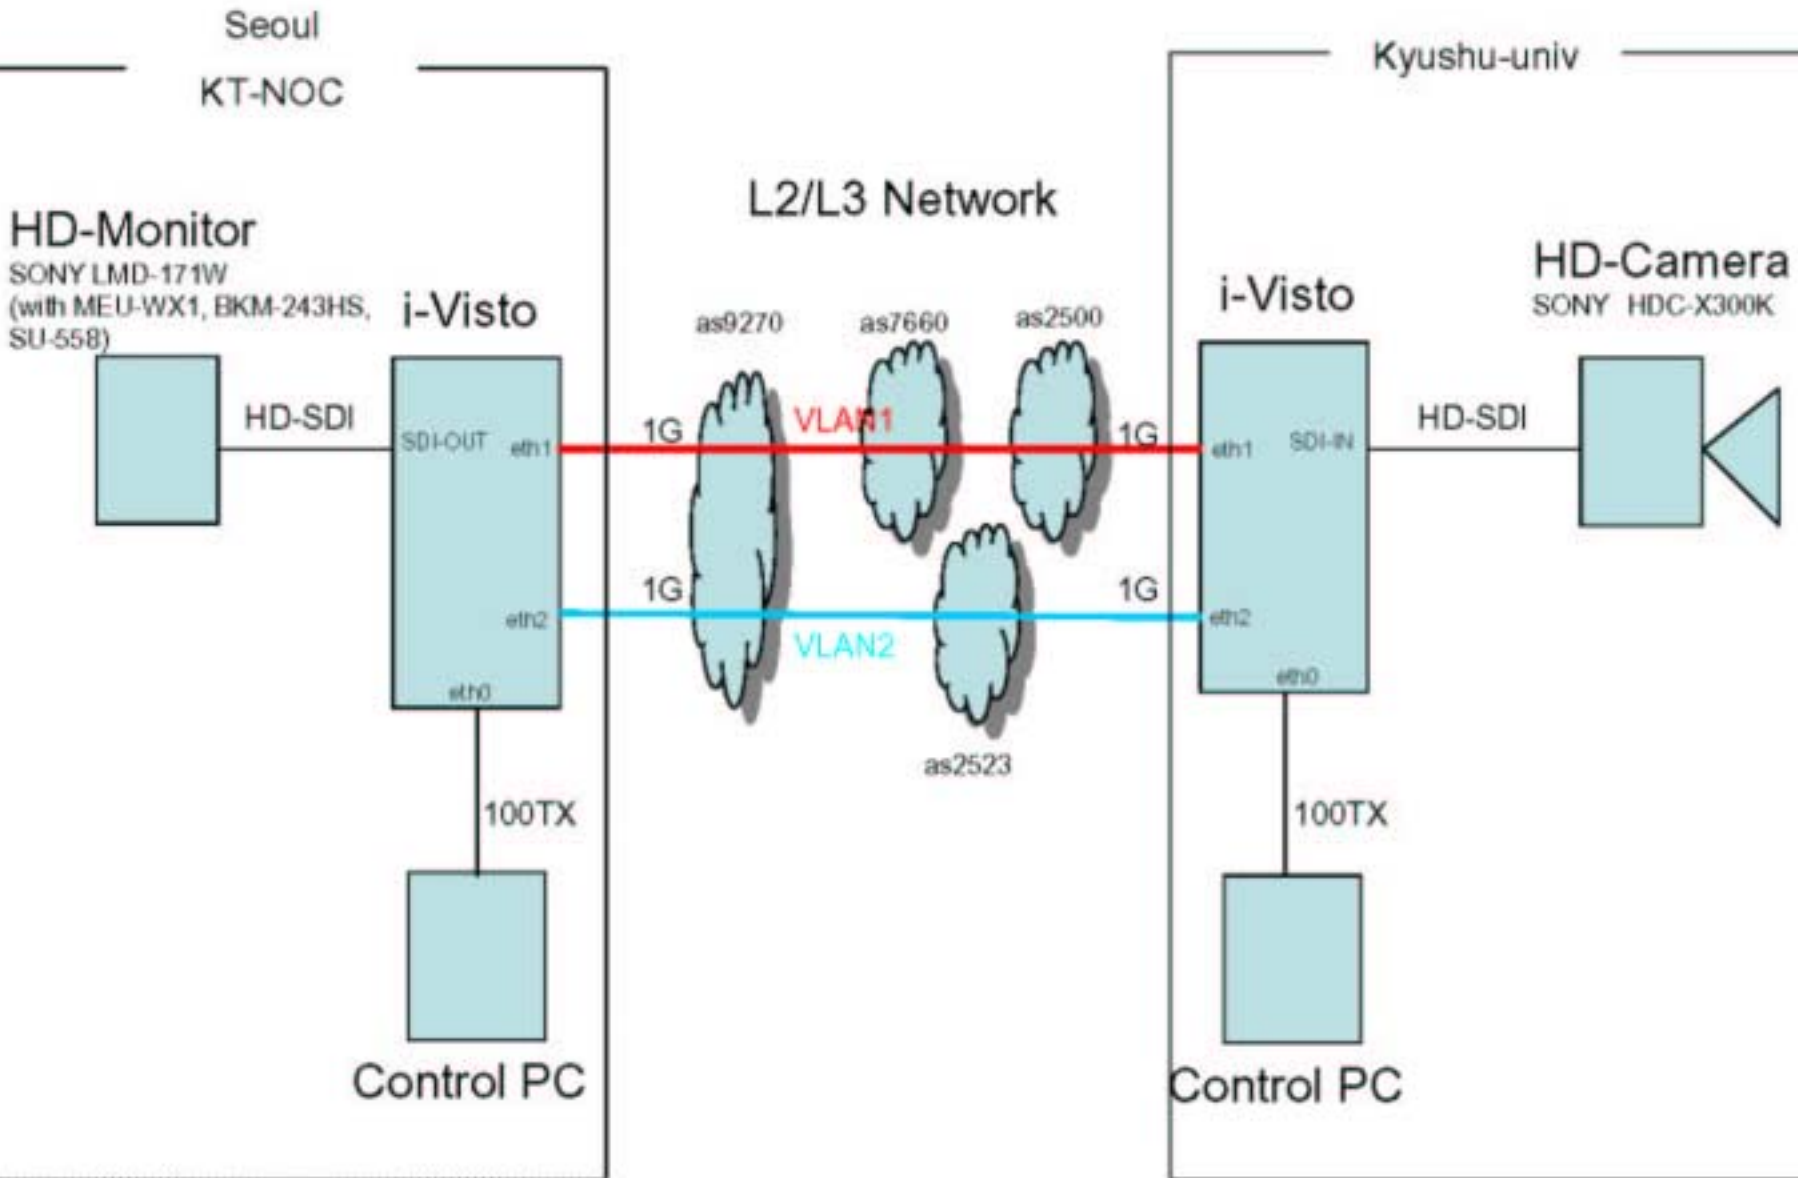

The Network Design