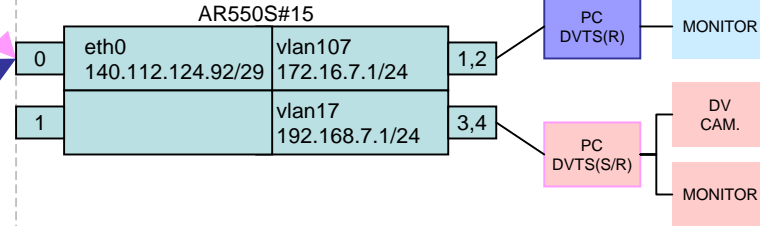

Tokyo Venue / Japan

Quatre

DVCommCPY

VPN Router

SECURITY
IPsec

Kyushu Univ. Hospital / Japan

NCC / Korea

National Taiwan Univ. / Taiwan

AKIHABARA Convention Center / Japan

Allied Tesis
VPN Router AR550S

Quatre

DVCommCPY

11F

Internet

Kyushu Univ., JP

NCC, KR