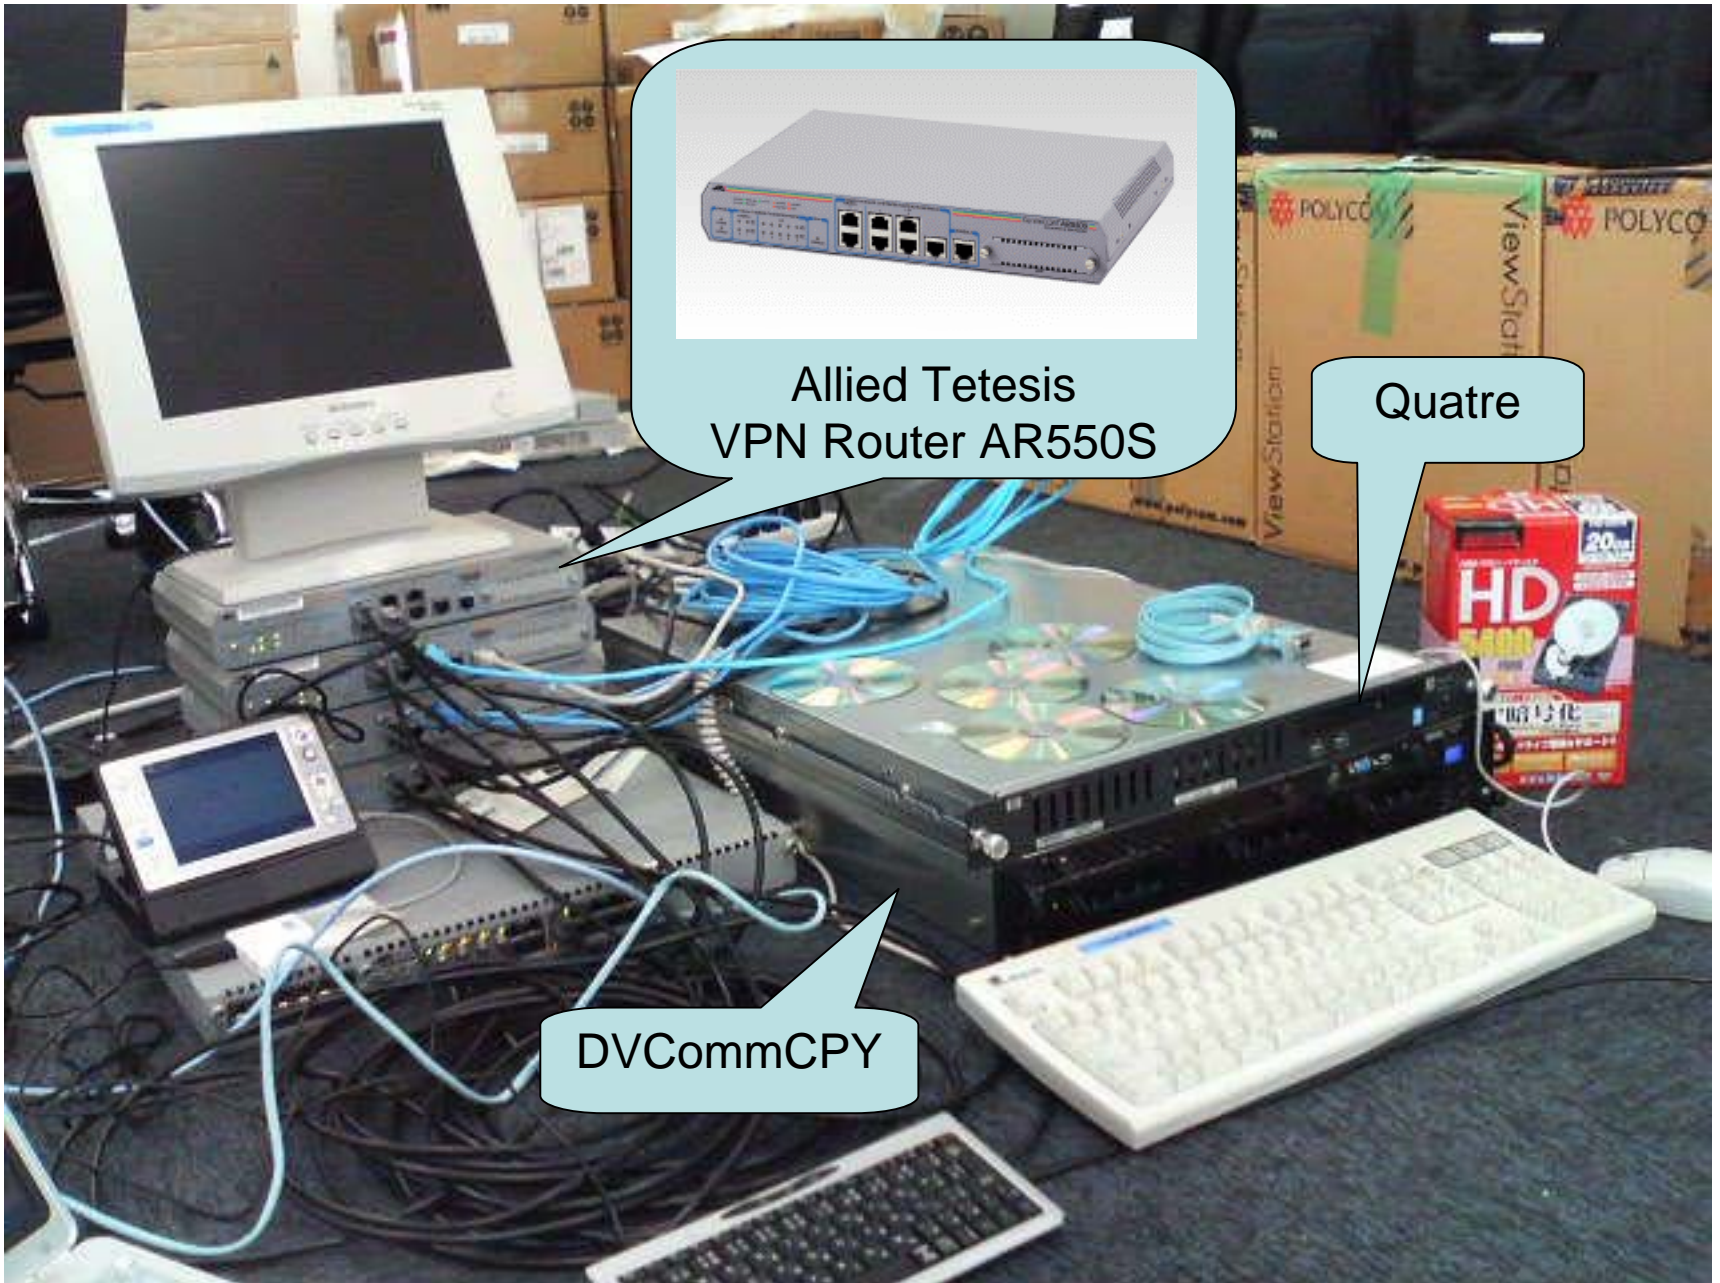

AKIHABARA Convention Center / Japan

Allied Tesis
VPN Router AR550S

Quatre

DVCommCPY

11F

Internet

Kyushu Univ., JP

NCC, KR

NTT Research R&D Center

Computer workstation setup on a stand, featuring a large monitor displaying a cityscape, a laptop, and a server unit with a digital display showing '1.5'.