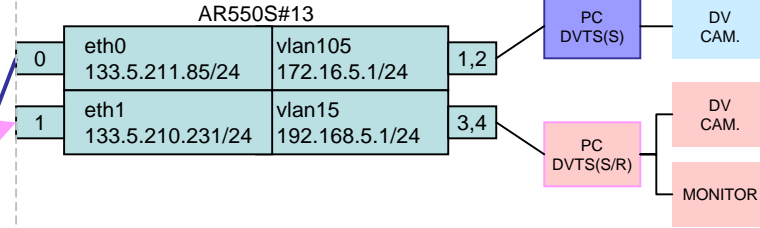

Tokyo Venue / Japan

Quatre

DVCommCPY

VPN Router

SECURITY
IPsec

Kyushu Univ. Hospital / Japan

NCC / Korea

National Taiwan Univ. / Taiwan

AKIHABARA Convention Center / Japan

Allied Tesis
VPN Router AR550S

Quatre

DVCommCPY

11F

Internet

Kyushu Univ., JP

NCC, KR